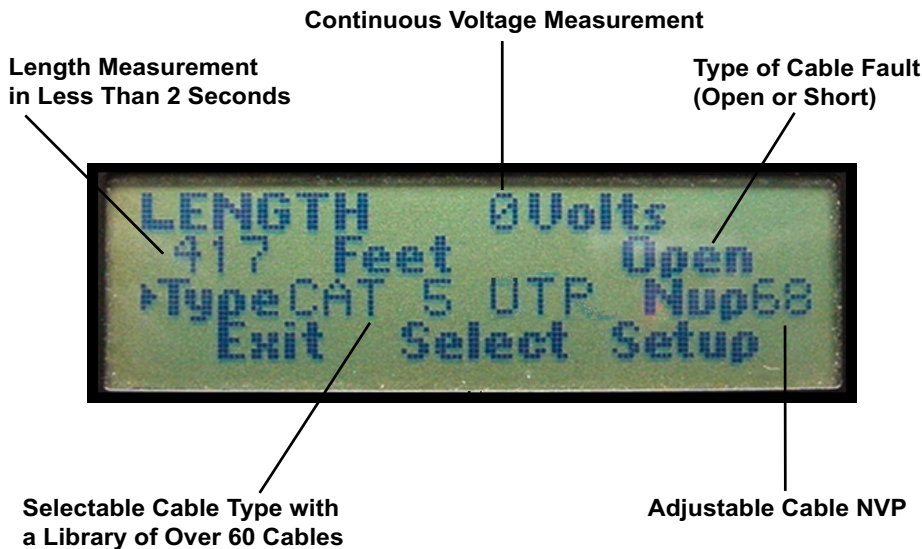

MEASURE CABLE LENGTH ON A SPOOL OR INSTALLED

The CABLETOOL makes it easy for installers to know the amount of cable remaining on a spool or in a box before pulling a run. When multiple runs are being installed in the same area, the first run can be measured to accurately determine the total amount of cable required to complete the job. Checking cable inventory prior to starting a job eliminates unplanned trips to buy more cable.

EASY TO USE

The CABLETOOL is simple to operate. After turning the unit on, a cable can be measured or toned with a single push of a button. The full graphics display provides all the cable and measurement information together on one screen. The built-in library of over sixty cable types makes finding the correct cable information easy. The standard banana jack connectors means that different test leads and adapters are available from many vendors.

AFFORDABLE

Telephone and CATV companies have used TDRs to find cable problems for over thirty years. Until recently, this type of tool cost thousands of dollars. Advances in technology have allowed the CABLETOOL to provide the capabilities of previous TDRs at a fraction of the price.

Length Measurement Screen

All Measurement Information Shown on One Screen
with the Press of a Single Button

Specifications

Physical

Dimensions: 7.0 in. x 3.2 in. x 1.4 in.
17.8 cm x 8.1 cm x 3.6 cm
Weight : 8.7 ounces
(w/batteries) 247 grams

Power

Four AA Alkaline Batteries

Environment

Operating Temperature: 0° to 50°C
Storage Temperature: -10° to 55°C

Length

Accuracy: +/- 2% plus +/- 2 feet
(with correct NVP)
Resolution: 1 foot or 0.2 meters
Maximum: 2500 feet or 750 meters
Minimum: 0 feet or meters

Voltage (True RMS Responding)

Range: 0-250V (AC or DC)
Accuracy: +/- 3% plus 1V

Tracing Tone

Frequencies: 575Hz, 977Hz, 1.0KHz, 7.82KHz
Patterns: Four

Display

Graphical - 122 x 32 pixels

Product design and specifications subject to change without notice.

Ordering Information

CABLETOOL Model 50 Multifunction Cable Meter

Includes: Red Test Lead with Alligator Clip
Black Test Lead with Alligator Clip
Carrying Case
Four AA Alkaline Batteries

Psiber Data Systems Inc

7075-K Mission Gorge Road
San Diego, California 92120 USA

Phone: 619-287-9970
FAX: 619-287-9978
Internet: www.psiber.com
e-mail: info@psiber.com

© 2002 Psiber Data Systems Inc.
All Rights Reserved. The Psiber Logo,
psiber, and CABLETOOL are trademarks of
Psiber Data Systems Inc.

0101-0025-0001 Printed in U.S.A.